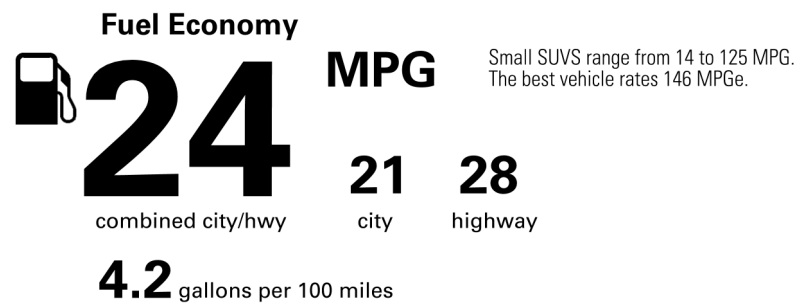

Not Original - Copy

Created on 2026-04-18 11:22:10 (UTC)

EPA DOT Fuel Economy and Environment

Gasoline Vehicle

You spend \$4,500 more in fuel costs over 5 years compared to the average new vehicle.

Annual fuel cost \$2,600