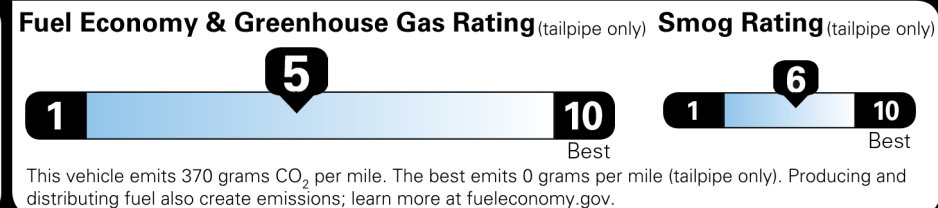

Not Original - Copy

Created on 2026-04-18 11:22:10 (UTC)

EPA DOT Fuel Economy and Environment

Gasoline Vehicle

You spend \$4,500 more in fuel costs over 5 years compared to the average new vehicle.

Annual fuel cost \$2,600