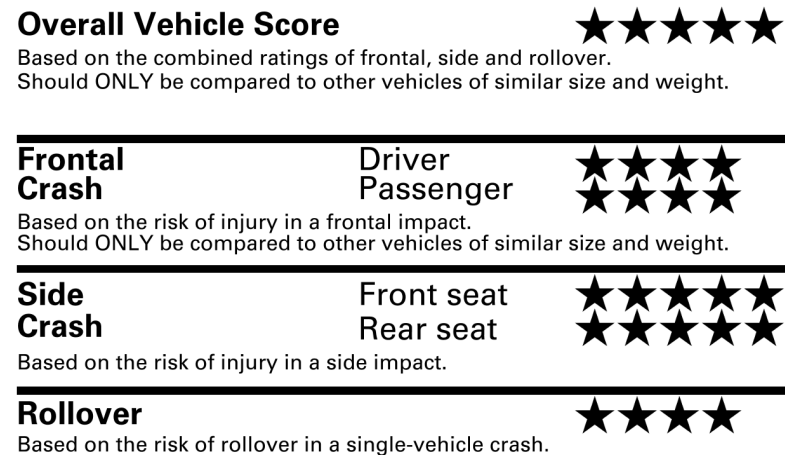

Star ratings range from 1 to 5 stars (★★★★★) with 5 being the highest.
 Source: National Highway Traffic Safety Administration (NHTSA)
 www.safercar.gov or 1-888-327-4236

†Manufacturer's suggested retail price excludes delivery processing and handling fees, license and title fees, applicable federal, state and local taxes, and dealer and distributor options and accessories.